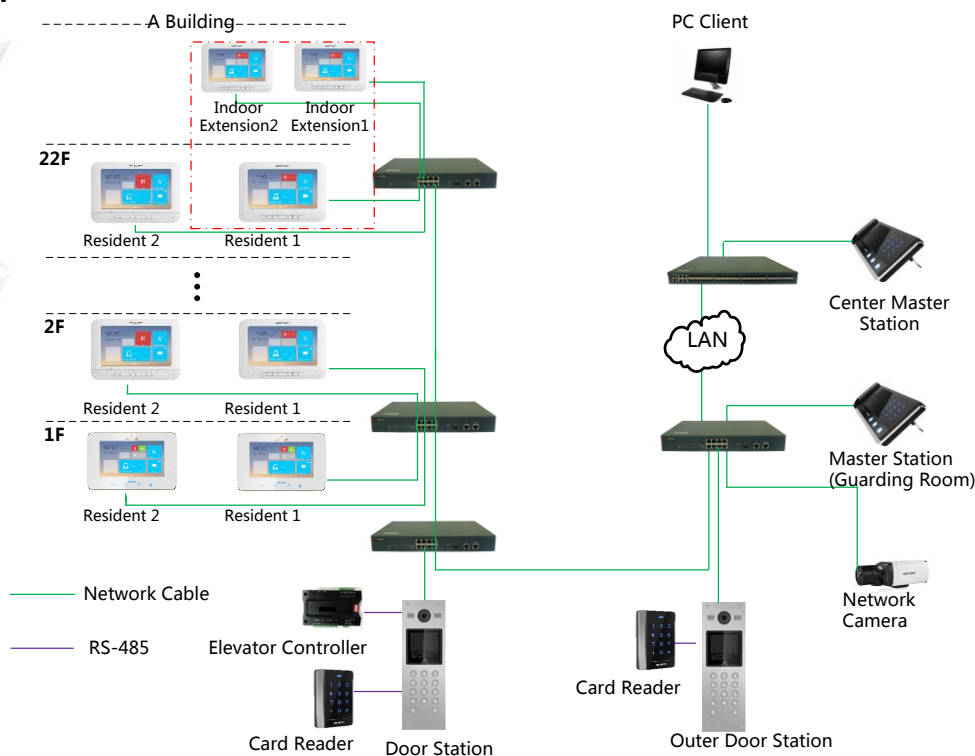

Typical Application